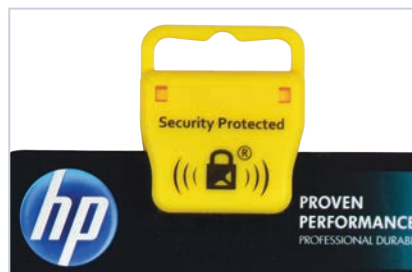

AutoPeg

AutoPeg EX

Universal AutoPeg - Single Hole

Universal AutoPeg

Anti-Sweep Universal AutoPeg - Single Hole

Maximizes display opportunities

Won't hinder product appearance

Continued on back ...

The AutoPeg Tags are anti-theft solutions that are a natural fit for high-risk items displayed on peg hooks. These solutions snap quickly and safely on single- or double-hole packaging and can be easily removed at POS for reuse.

The robust Next Generation Universal AutoPeg offers retailers a broader design for broader uses.

KEY FEATURES:

- Pinless one-piece design is safe and effective
- Preserves product branding
- Quickly removable at POS
- Tough, secure and reusable
- Available in S3, Standard Lock and Super Lock clutch strengths
- Unlocks with corresponding S3 HandKey, Multi-Detacher or Super S3 Key