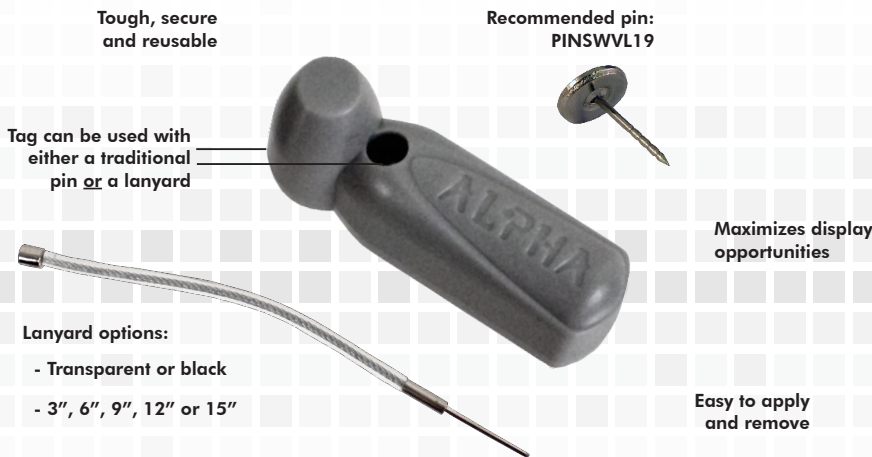

Fashion2 Accessory Tag

Ideal combination of security and merchandising flexibility

Alpha's sleek, fashion-forward Accessory Tag design complements your high-end apparel, while the unified look of the entire Hard Tag line provides merchandising continuity.

Available in AM and RF formats.

SUGGESTED APPLICATIONS:

Ideal for shoes, gloves, handbags & briefcases, luggage, jewelry, belts, watches, urban wear, denim and sportswear

Lanyard options:

- Transparent or black
- 3", 6", 9", 12" or 15"

Hard Tag available in S3, Standard Lock and Super Lock clutch strength, in 3 colors:

- Beige (AM & RF)
- Black (AM & RF Super Lock)
- Gray (AM)

show. secure. sell.

Alpha's single key solution to control high-theft