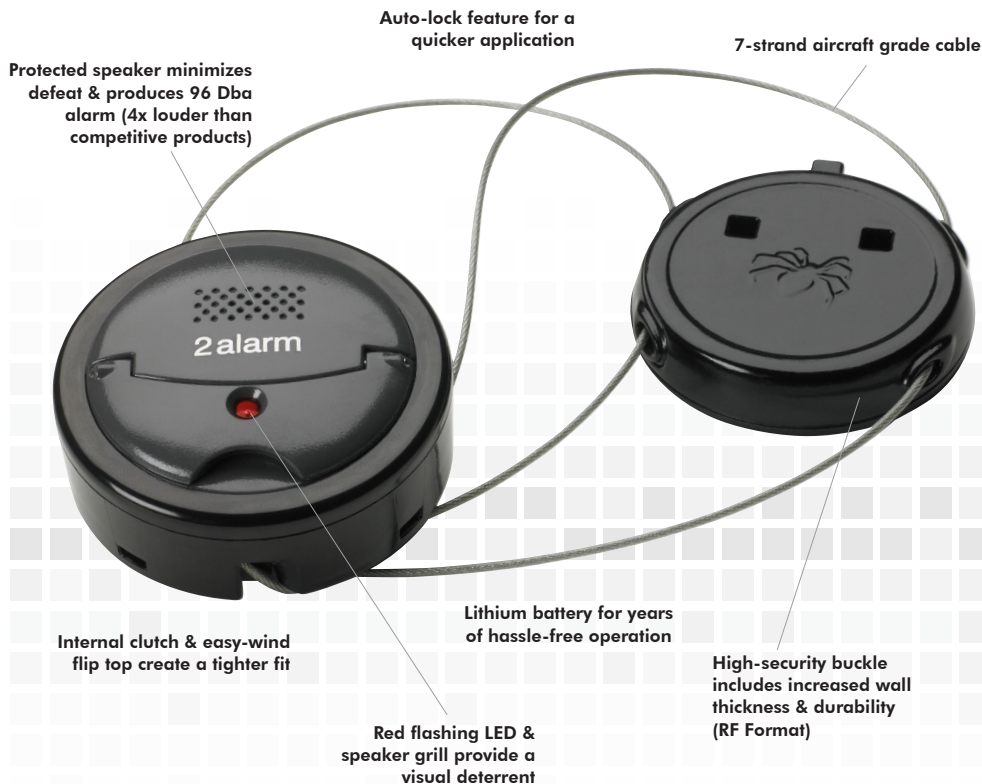

2 ALARM

Attack Spider

Engineered stronger to provide increased & improved security

New, stronger internal clutch enables cables to be cinched much tighter providing increased security for your boxed merchandise—especially heavy merchandise.

Alpha, the first to bring the concept of a security wrap to market, continues to enhance the Spider Wrap™ with features that provide greater ease of use and improved security.

Available in AM and RF formats.

SUGGESTED APPLICATIONS:
Ideal for medium to large packaged goods

Alpha's single key solution to control high-theft

SpiderWrap™

ORDER CODE	SAP CODE	DESCRIPTION	CARTON QTY.
2ALQSWRPLND	10003235	2 Alarm Attack Spider - 70" AM (177.80 cm)	25
2ALQSWRPLRFC	9282650	2 Alarm Attack Spider - 70" RF (177.80 cm)	25
2ALQSWRPXLND	10003228	2 Alarm Attack Spider - 102" AM (259.08 cm)	25
2ALQSWRPXLRFC	6105429	2 Alarm Attack Spider - 102" RF (259.08 cm)	25